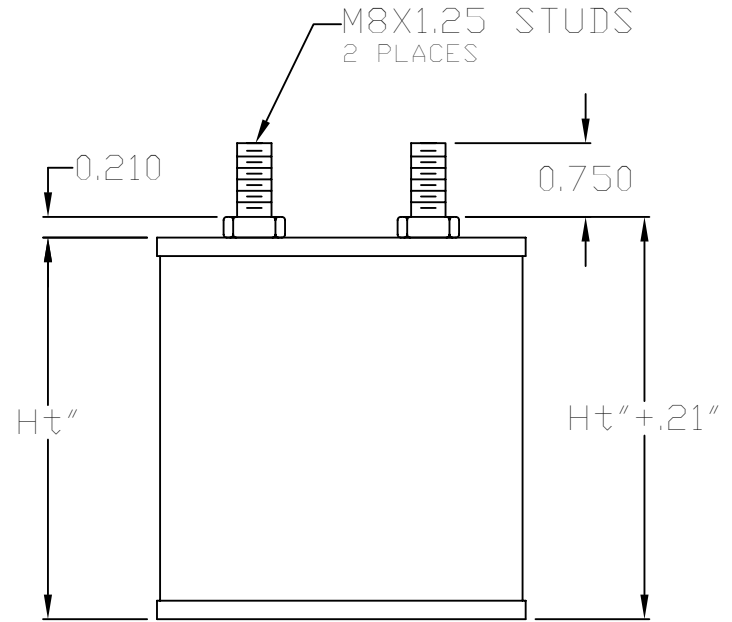

1/4-28 female threaded
low profile @ spacing of
1.25 and 2"

M8 threaded copper terminal
(45 mm spacing standard -
other dimensions possible)

1/4-28 THRD
.375" DEEP
4 PLACES

M8X1.25 STUDS
2 PLACES

M12 MTG. STUD,
NUT & LOCKWASHER