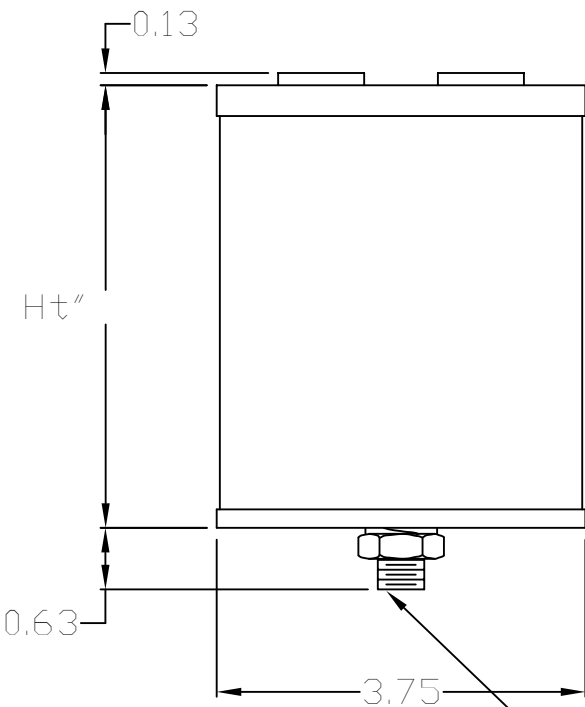

1/4-28 female threaded
low profile @ spacing of
1.25 and 2"

M8 threaded copper terminal
(45 mm spacing standard -
other dimensions possible)

1/4-28 THRD
.375" DEEP
4 PLACES

M8X1.25 STUDS
2 PLACES

M12 MTG. STUD,
NUT & LOCKWASHER