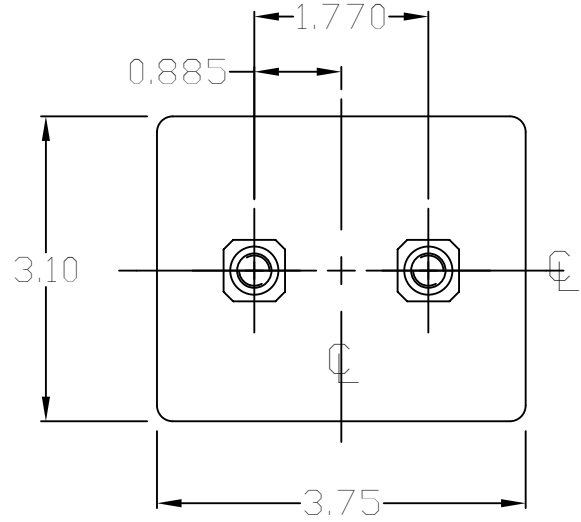

1/4-28 female threaded
low profile @ spacing of
1.25 and 2"

M8 threaded copper terminal
(45 mm spacing standard -
other dimensions possible)

1/4-28 THRD
.375" DEEP
4 PLACES

M8X1.25 STUDS
2 PLACES

M12 MTG. STUD,
NUT & LOCKWASHER