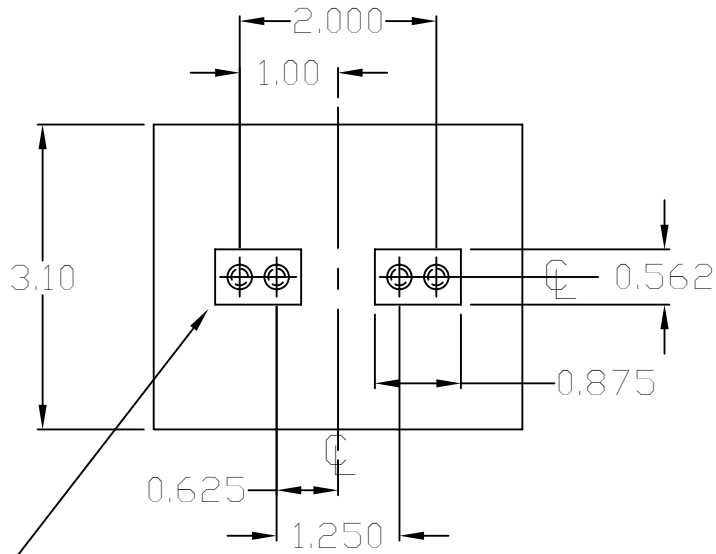

1/4-28 female threaded
low profile @ spacing of
1.25 and 2"

M8 threaded copper terminal
(45 mm spacing standard -
other dimensions possible)

1/4-28 THRD
.375" DEEP
4 PLACES

M8X1.25 STUDS
2 PLACES

M12 MTG. STUD,
NUT & LOCKWASHER